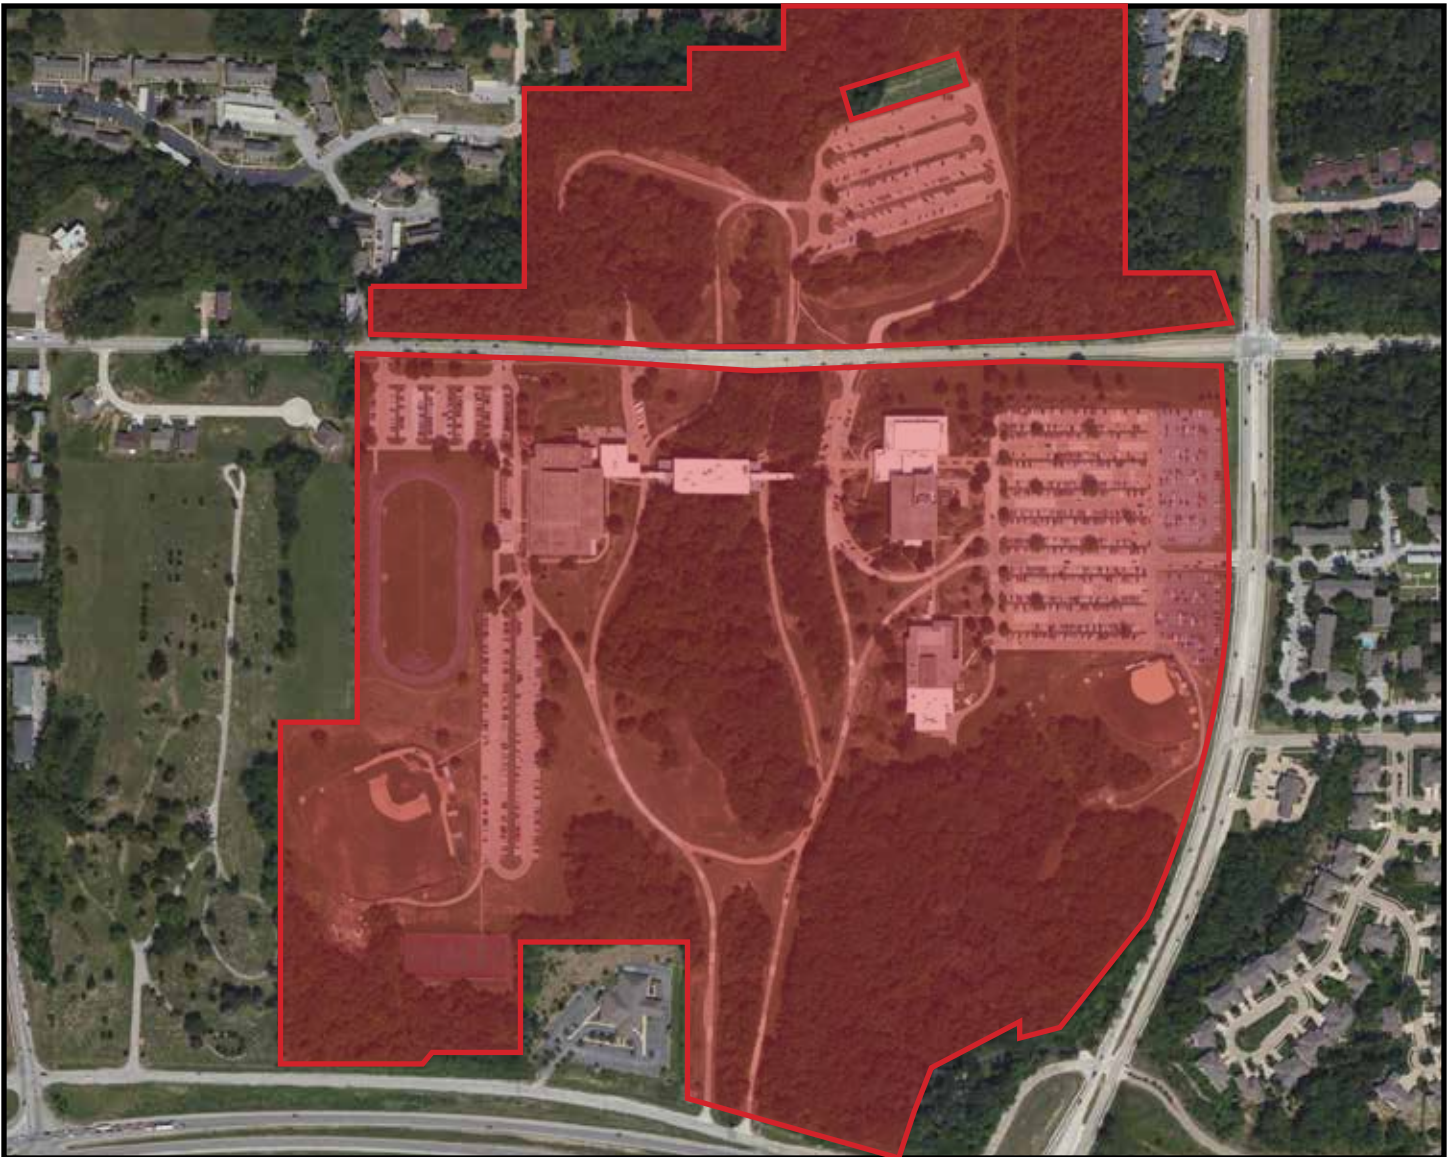

SMOKE & TOBACCO FREE

BLACK HAWK COLLEGE

Quad-Cities Campus | 6600 34th Avenue, Moline, IL 61265
You can not smoke or use tobacco products in the areas shaded in red.

SMOKE & TOBACCO FREE

BLACK HAWK COLLEGE

East Campus | 26230 Black Hawk Road, Galva, IL 61434
You can not smoke or use tobacco products in the areas shaded in red.

SMOKE & TOBACCO FREE

BLACK HAWK COLLEGE

Outreach Center | 301 Avenue of the Cities, East Moline, IL 61244
You can not smoke or use tobacco products in the areas shaded in red.

SMOKE & TOBACCO FREE

BLACK HAWK COLLEGE

Community Education Center | 404 East Third St., Kewanee, IL 61443

You can not smoke or use tobacco products in the areas shaded in red.

SMOKE & TOBACCO FREE

BLACK HAWK COLLEGE